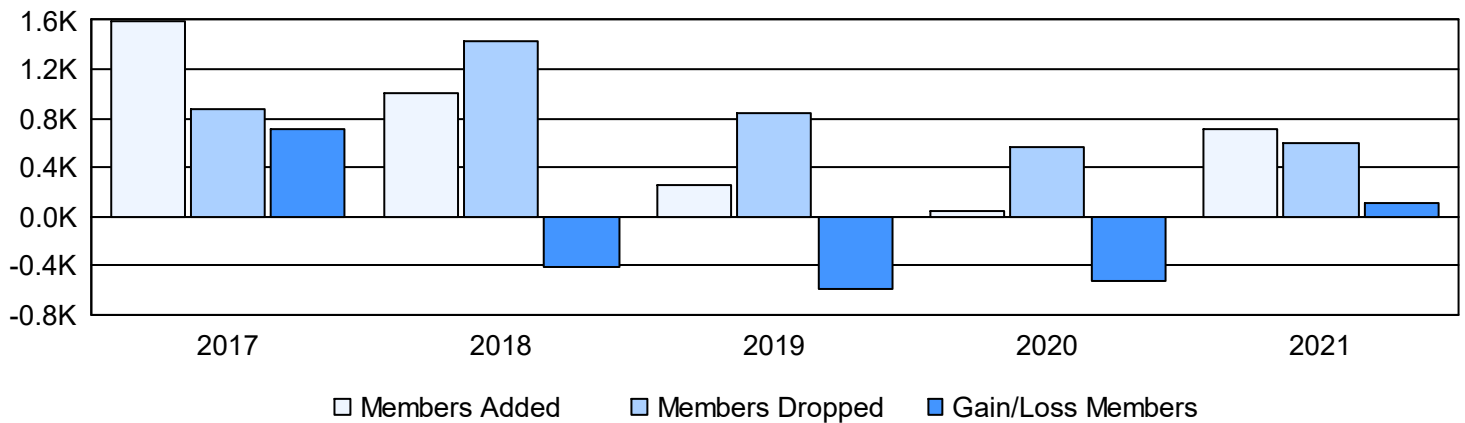

Year	New Clubs	Dropped Clubs	Gain/ Loss Clubs	New Members	Charter Members	Reinstate Members	Transfer Members	Total Member Added	Total Members Dropped	Gain/ Loss Members
2016-2017	25	3	22	789	777	11	17	1,594	875	719
2017-2018	4	2	2	687	246	23	56	1,012	1,426	-414
2018-2019	0	0	0	170	40	1	39	250	841	-591
2019-2020	0	0	0	0	17	0	32	49	569	-520
2020-2021	0	0	0	496	53	19	147	715	599	116
Average	6	1	5	428	227	11	58	724	862	-138

Clubs

Members