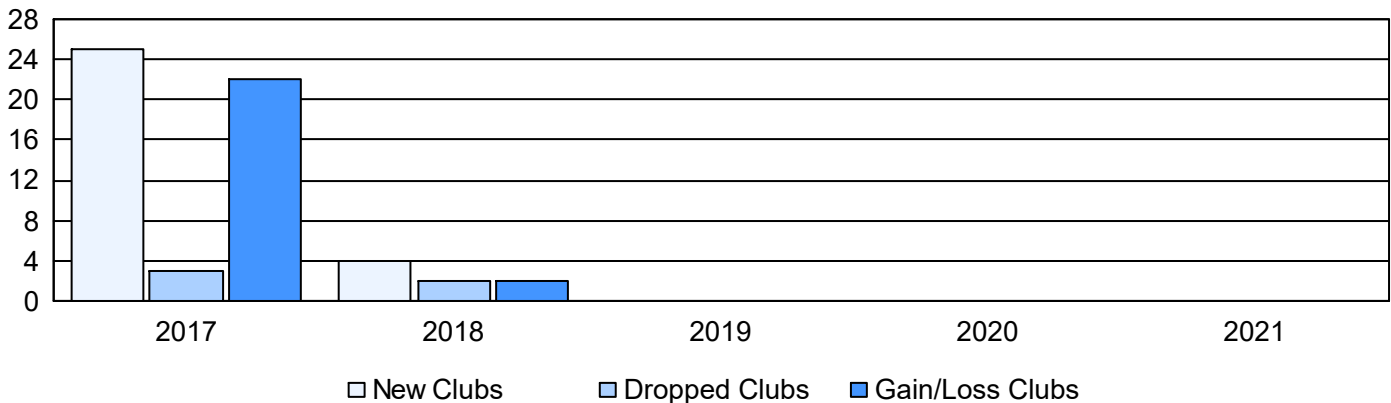

Year	New Clubs	Dropped Clubs	Gain/ Loss Clubs	New Members	Charter Members	Reinstate Members	Transfer Members	Total Member Added	Total Members Dropped	Gain/ Loss Members
2016-2017	25	3	22	789	777	11	17	1,594	875	719
2017-2018	4	2	2	687	246	23	56	1,012	1,426	-414
2018-2019	0	0	0	170	40	1	39	250	841	-591
2019-2020	0	0	0	0	17	0	32	49	569	-520
2020-2021	0	0	0	496	53	19	147	715	599	116
<b>Average</b>	<b>6</b>	<b>1</b>	<b>5</b>	<b>428</b>	<b>227</b>	<b>11</b>	<b>58</b>	<b>724</b>	<b>862</b>	<b>-138</b>

### Clubs