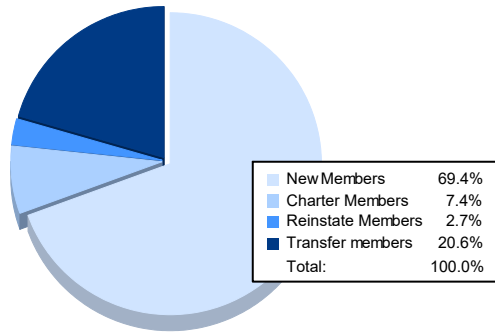

Membership Composition June 2021 Cumulative